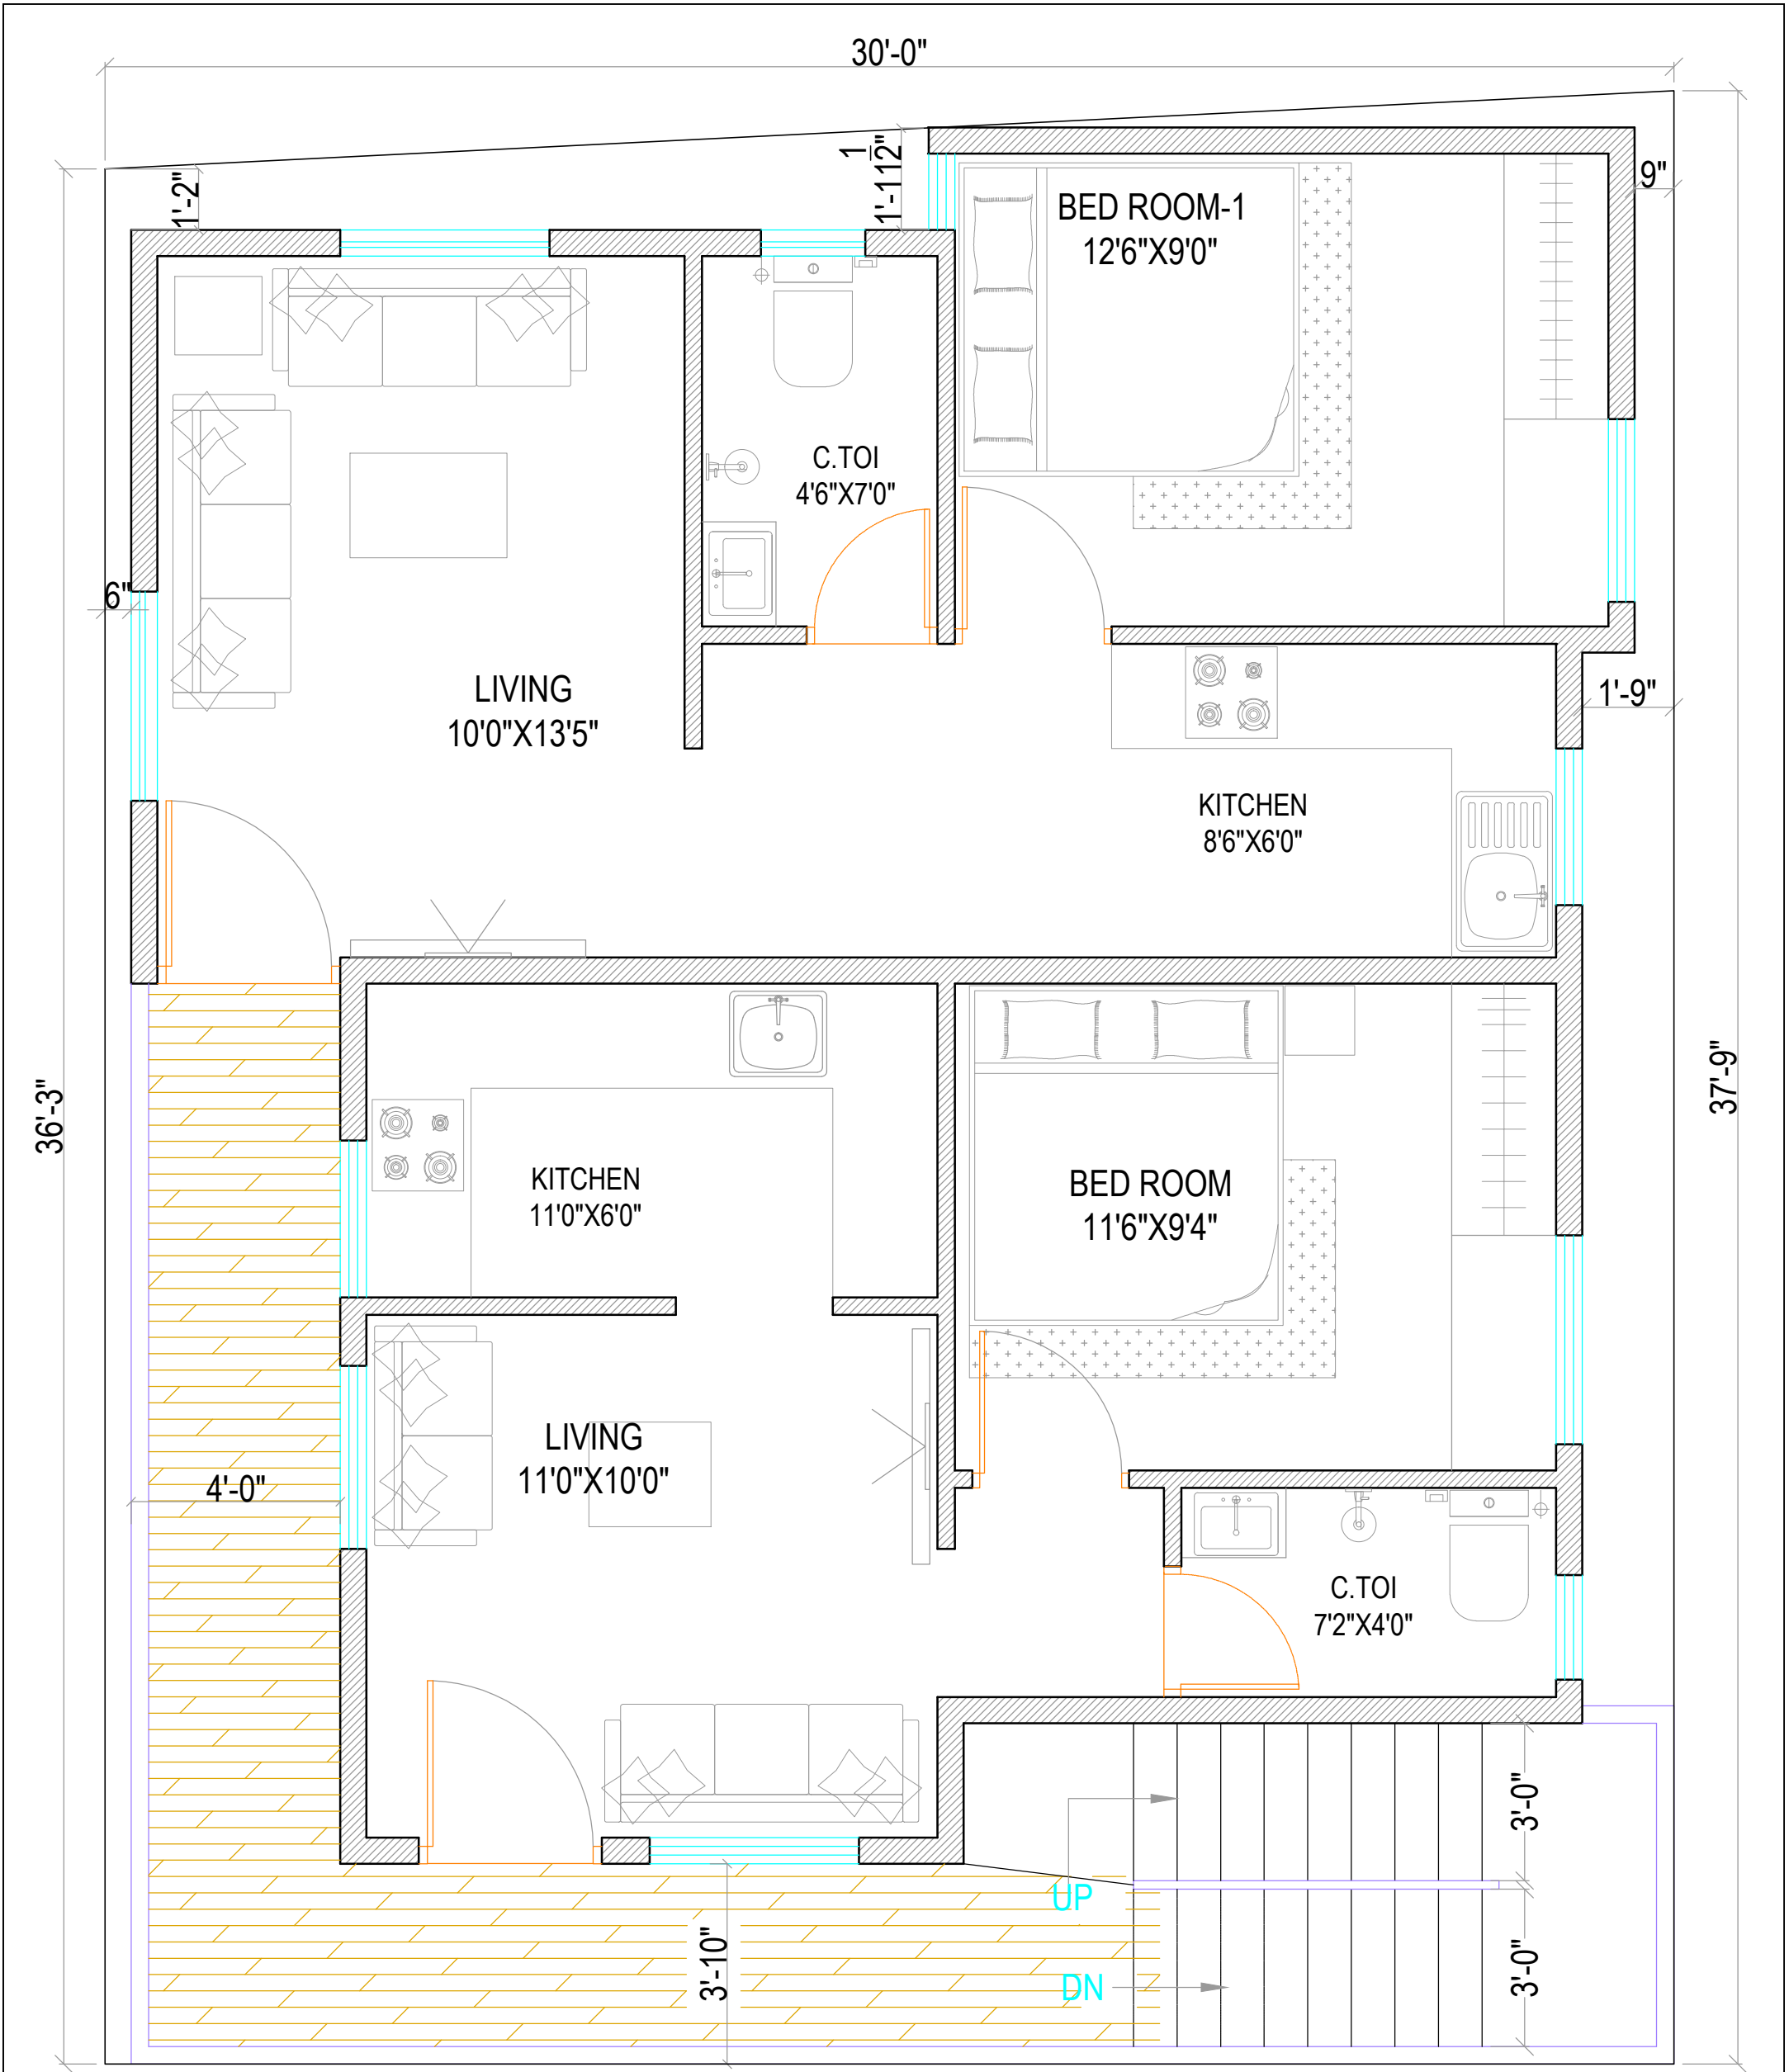

PROJECT TITLE	OPTION-1	ARCHITECT
PROPOSED RESIDENCE FOR Mr.SABBIR	<div style="display: flex; align-items: center;"> <div style="border: 1px solid black; border-radius: 50%; width: 30px; height: 30px; display: flex; align-items: center; justify-content: center; margin-right: 10px;">01</div> <div> <p>GROUND FLOOR PLAN</p> <p>SCALE</p> </div> <div style="margin-left: 20px;">  </div> </div>	<p>L&V Creative Architect & Designers Bangalore ph no- 83102-87406</p>

PROJECT TITLE	OPTION-1	ARCHITECT
PROPOSED RESIDENCE FOR Mr.SHABBIR	<p>02 FIRST FLOOR PLAN</p> <p>SCALE</p> 	<p>L&V Creative Architect & Designers</p> <p>Bangalore</p> <p>ph no- 83102-87406</p>

PROJECT TITLE	OPTION-1	ARCHITECT
PROPOSED RESIDENCE FOR Mr.SHABBIR	<p>03 2nd & 3rd FLOOR PLAN</p> <p>SCALE</p> 	<p>L&V Creative Architect & Designers</p> <p>Bangalore</p> <p>ph no- 83102-87406</p>

PROJECT TITLE	OPTION-1	ARCHITECT
PROPOSED RESIDENCE FOR Mr.SABBIR	<div style="display: flex; align-items: center; justify-content: center;"> <div style="border: 1px solid black; border-radius: 50%; width: 40px; height: 40px; display: flex; align-items: center; justify-content: center; margin-right: 10px;">04</div> <div style="text-align: center;"> <p>FOURTH FLOOR PLAN</p> <p>SCALE</p> </div> <div style="margin-left: 20px;"> <p>E</p>  </div> </div>	<p>L&V Creative Architect & Designers Bangalore ph no- 83102-87406</p>