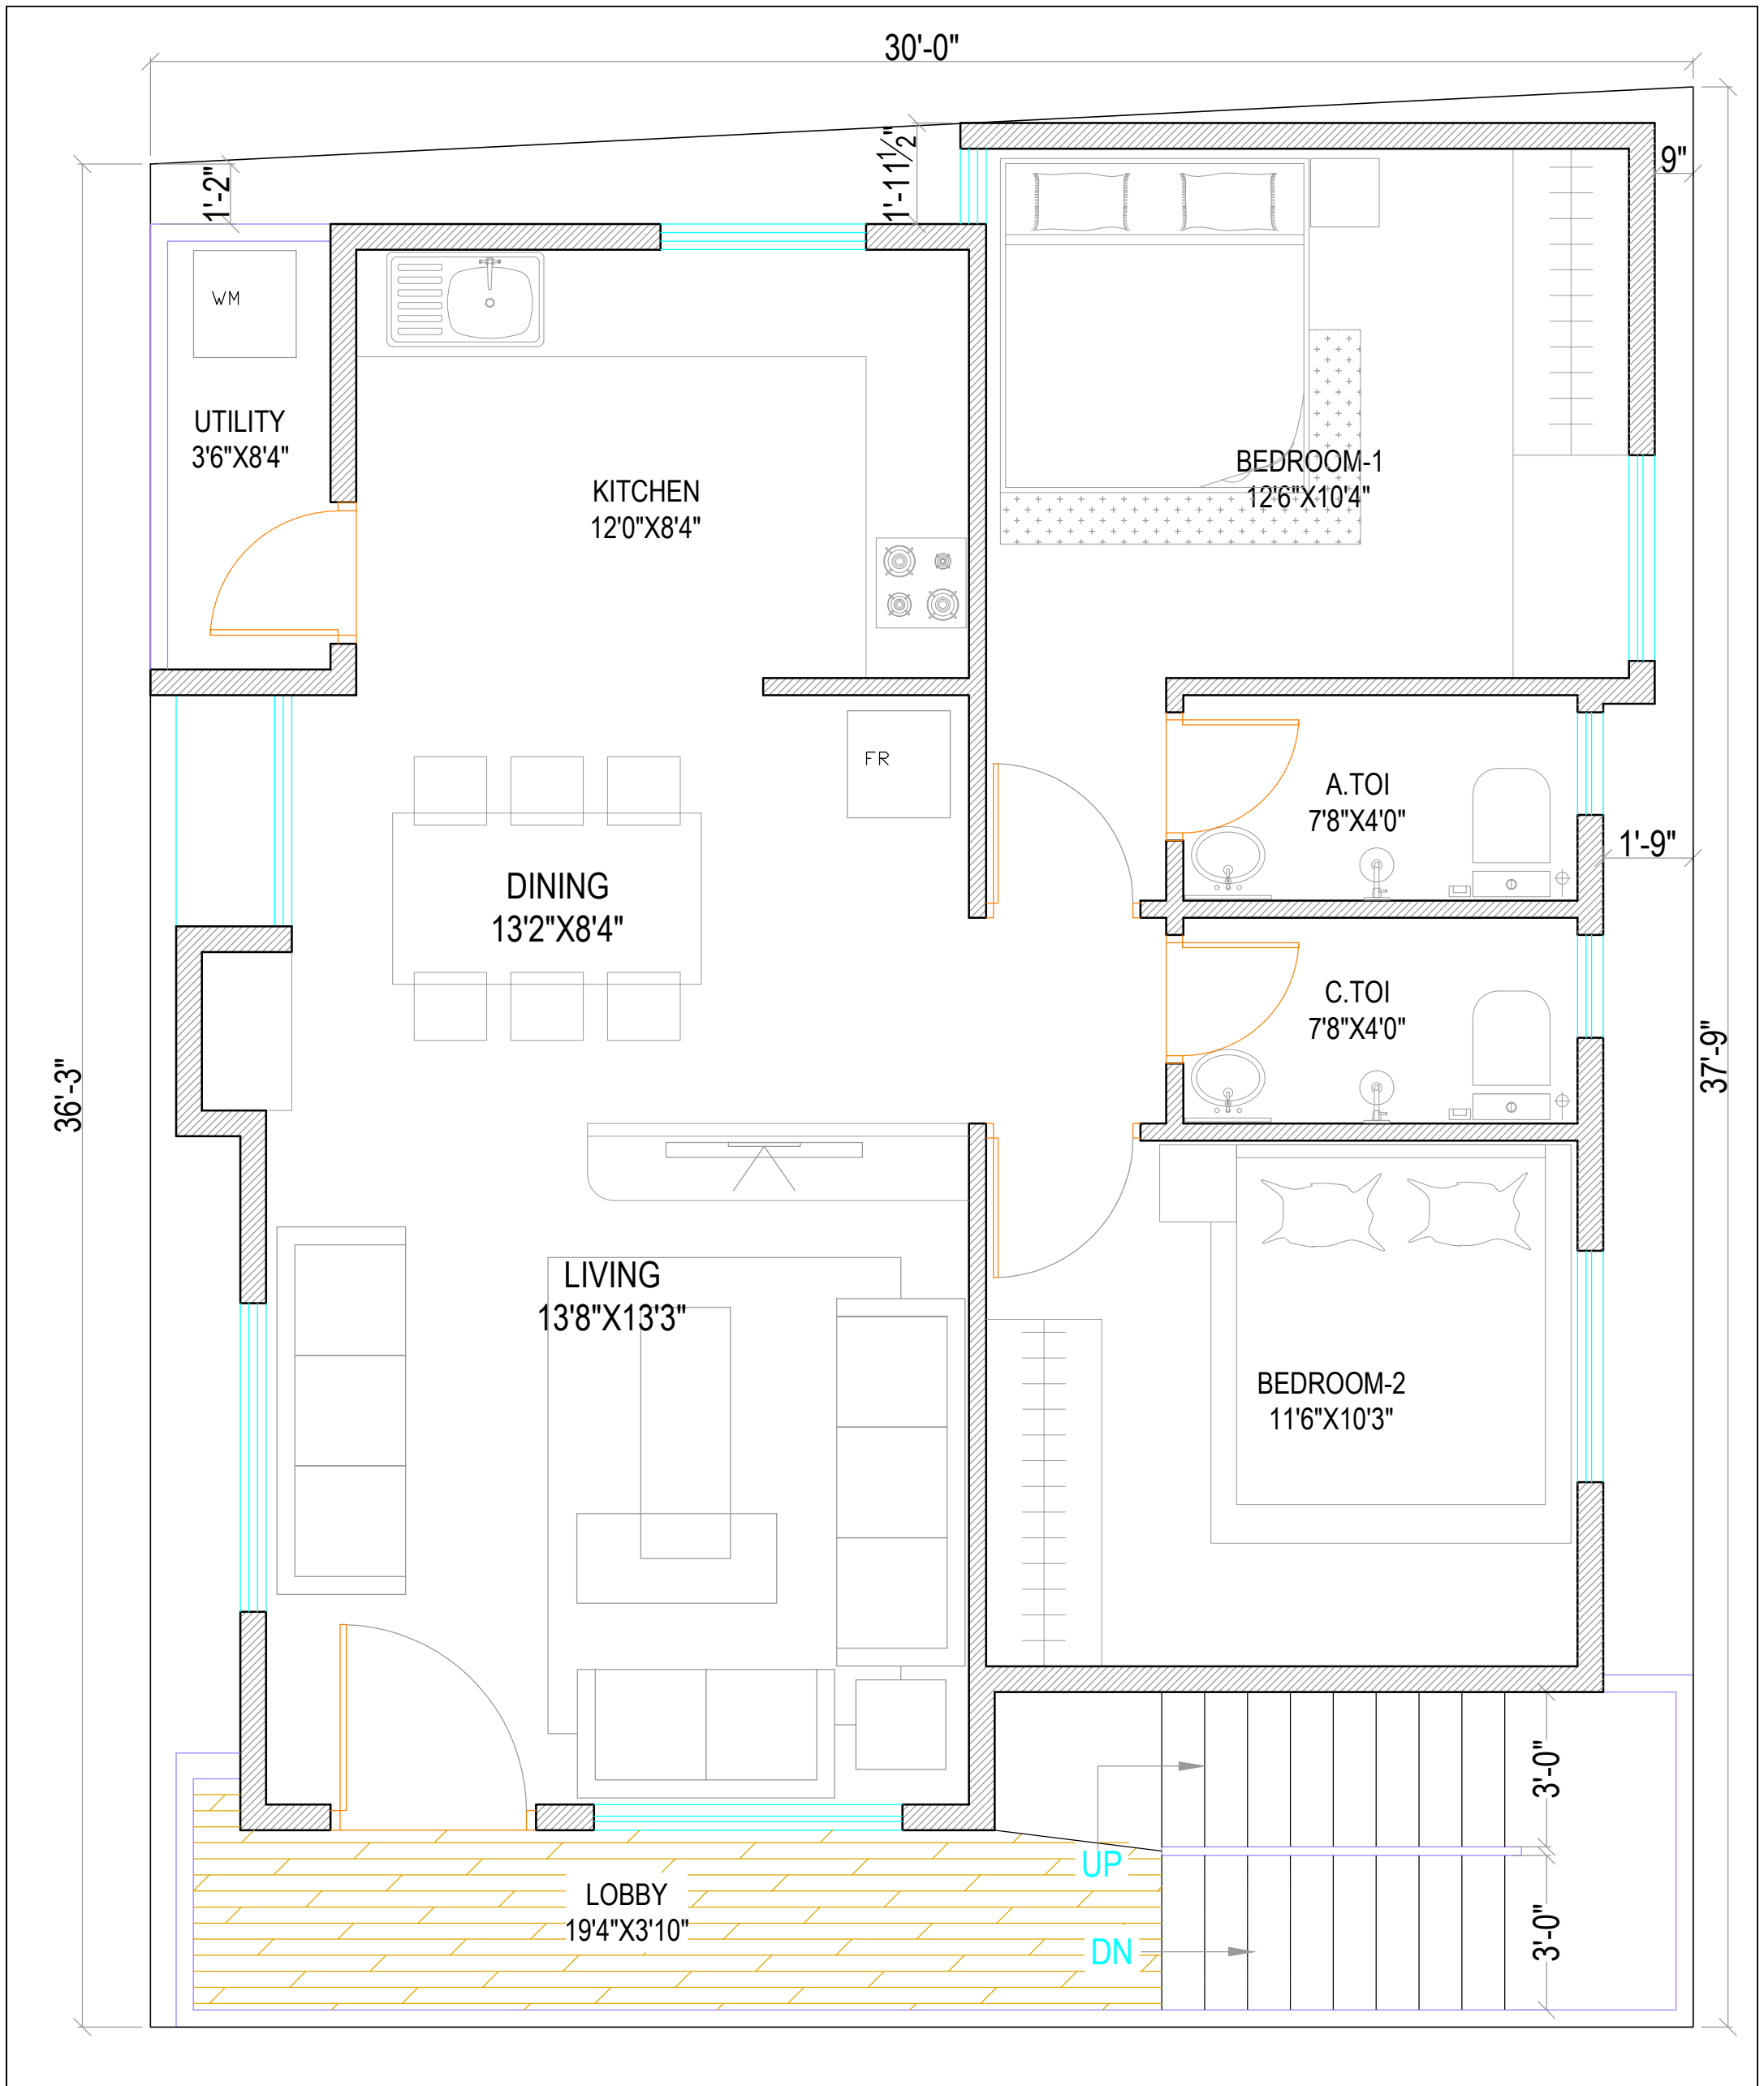

PROJECT TITLE	OPTION-1	ARCHITECT
PROPOSED RESIDENCE FOR Mr.SABBIR	<div style="display: flex; align-items: center;"> <div style="border: 1px solid black; border-radius: 50%; width: 30px; height: 30px; display: flex; align-items: center; justify-content: center; margin-right: 10px;">01</div> <div> <p>GROUND FLOOR PLAN</p> <p>SCALE</p> </div> <div style="margin-left: 20px;">  </div> </div>	<p>L&V Creative Architect & Designers Bangalore ph no- 83102-87406</p>

PROJECT TITLE	OPTION-1	ARCHITECT
PROPOSED RESIDENCE FOR Mr.SHABBIR	<p>02 FIRST FLOOR PLAN</p> <p>SCALE</p> 	<p>L&V Creative Architect & Designers</p> <p>Bangalore</p> <p>ph no- 83102-87406</p>

PROJECT TITLE	OPTION-1	ARCHITECT
PROPOSED RESIDENCE FOR Mr.SHABBIR	<p>03 2nd & 3rd FLOOR PLAN</p> <p>SCALE</p> 	<p>L&V Creative Architect & Designers</p> <p>Bangalore</p> <p>ph no- 83102-87406</p>

PROJECT TITLE	OPTION-1	ARCHITECT
PROPOSED RESIDENCE FOR Mr.SABBIR	<div style="display: flex; align-items: center; justify-content: center;"> <div style="border: 1px solid black; border-radius: 50%; width: 40px; height: 40px; display: flex; align-items: center; justify-content: center; margin-right: 10px;">04</div> <div style="text-align: center;"> <p>FOURTH FLOOR PLAN</p> <p>SCALE</p> </div> <div style="margin-left: 20px;"> <p>E</p>  </div> </div>	<p>L&V Creative Architect & Designers Bangalore ph no- 83102-87406</p>