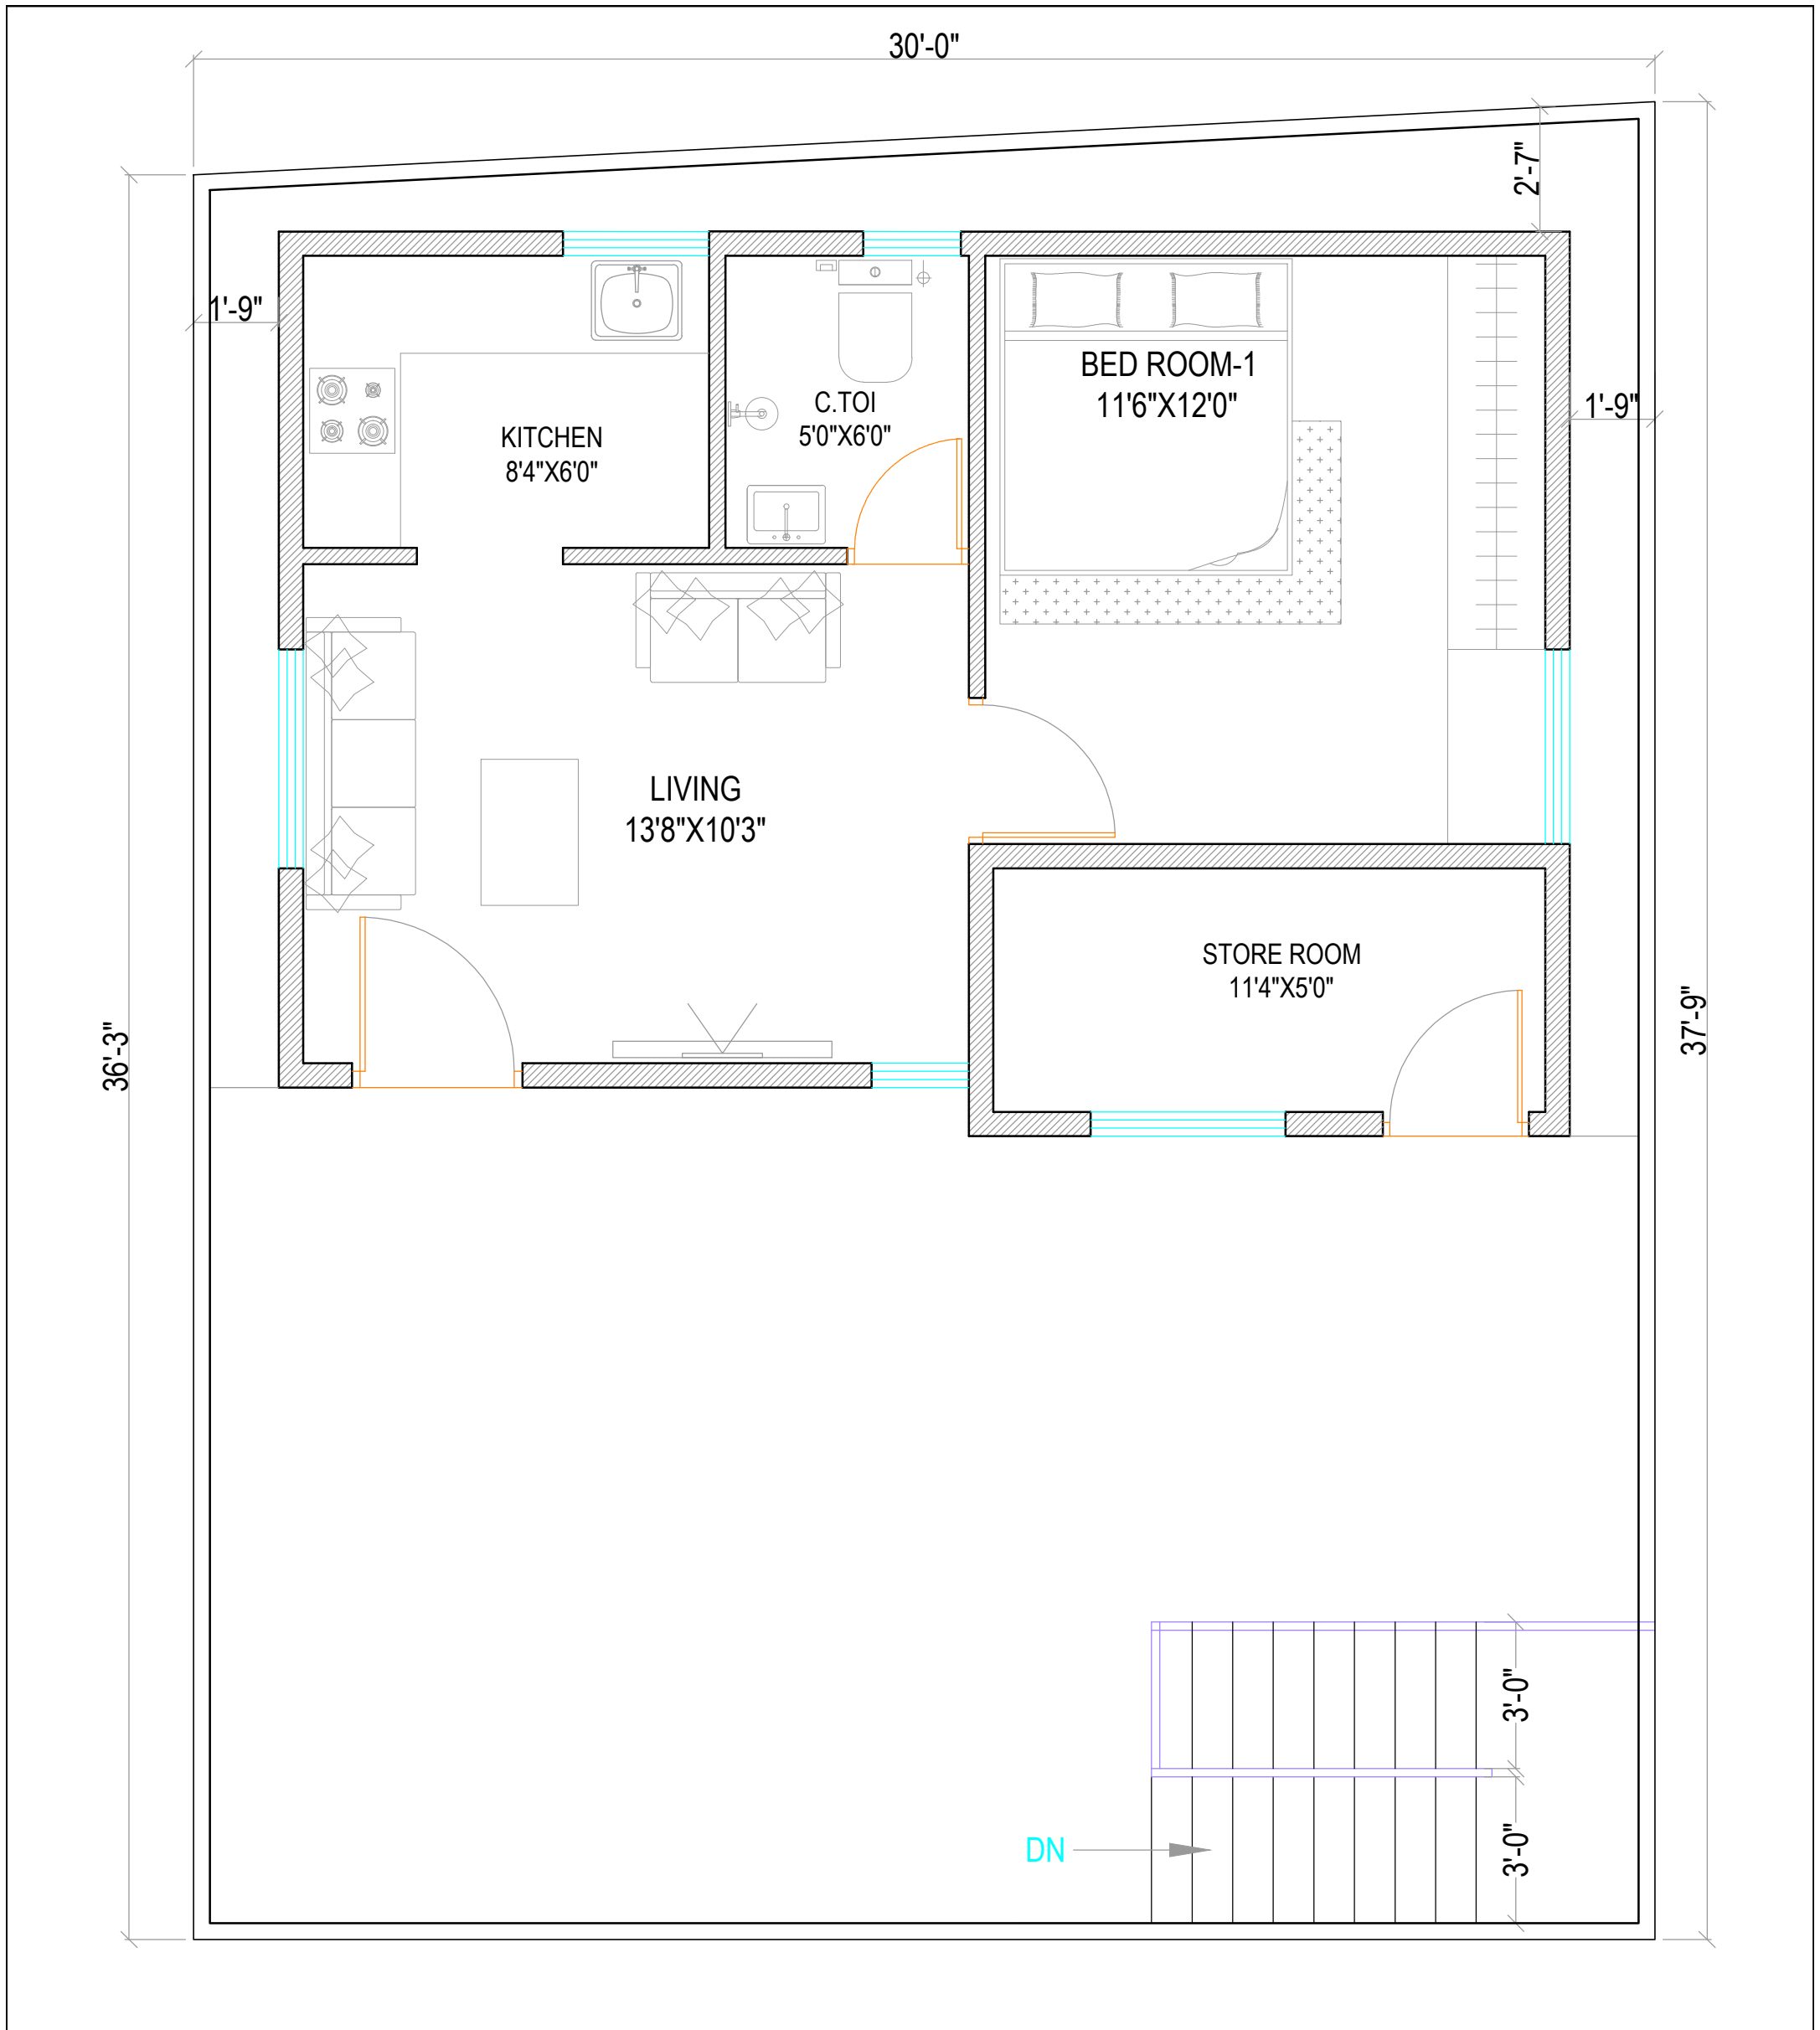

PROJECT TITLE	OPTION-1	ARCHITECT
PROPOSED RESIDENCE FOR Mr.SABBIR	<div style="display: flex; align-items: center;"> <div style="border: 1px solid black; border-radius: 50%; width: 30px; height: 30px; display: flex; align-items: center; justify-content: center; margin-right: 10px;">01</div> <div> <p>GROUND FLOOR PLAN</p> <p>SCALE</p> </div> <div style="margin-left: 20px;">  </div> </div>	<p>L&V Creative Architect & Designers Bangalore ph no- 83102-87406</p>

PROJECT TITLE	OPTION-1	ARCHITECT
PROPOSED RESIDENCE FOR Mr.SHABBIR	<p>02 FIRST FLOOR PLAN</p> <p>SCALE</p> 	<p>L&V Creative Architect & Designers</p> <p>Bangalore</p> <p>ph no- 83102-87406</p>

PROJECT TITLE	OPTION-1	ARCHITECT
PROPOSED RESIDENCE FOR Mr.SHABBIR	<p>03 2nd & 3rd FLOOR PLAN</p> <p>SCALE</p> 	<p>L&V Creative Architect & Designers</p> <p>Bangalore</p> <p>ph no- 83102-87406</p>

PROJECT TITLE	OPTION-1	ARCHITECT
PROPOSED RESIDENCE FOR Mr.SABBIR	<div style="display: flex; align-items: center; justify-content: center;"> <div style="border: 1px solid black; border-radius: 50%; width: 40px; height: 40px; display: flex; align-items: center; justify-content: center; margin-right: 10px;">04</div> <div style="text-align: center;"> <p>FOURTH FLOOR PLAN</p> <p>SCALE</p> </div> <div style="margin-left: 20px;"> <p>E</p>  </div> </div>	<p>L&V Creative Architect & Designers Bangalore ph no- 83102-87406</p>